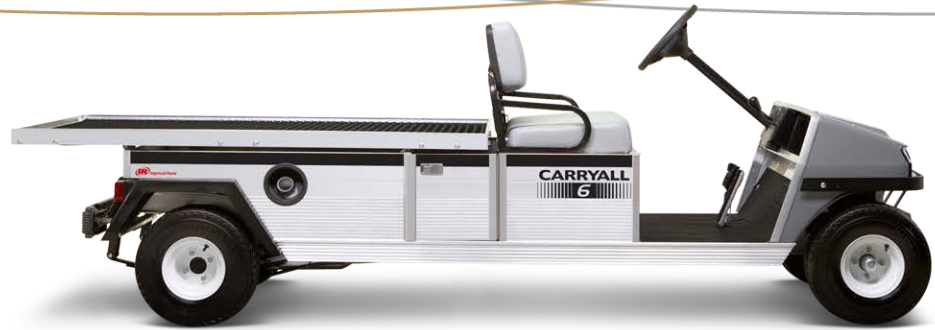

PROPOSAL

Carryall 6 Gas

FEATURES & BENEFITS

- Rustproof aircraft grade aluminum frame, chassis & optional cargo box
- 351 cc gasoline 10.4 hp engine
- 1500 lb (681 kg) total vehicle capacity
- Large cargo bed capacity, nearly 6 ft. (179.1 cm) long
- External side fuel fill
- Heavy-duty front bumper
- Tilt cargo box with flip-down tailgate
- Headlights, tail lights, brake lights, and horn
- Electronic fuel gauge/hour meter, low-oil warning light
- Ergonomic dash mounted shifter and dual storage pockets
- ArmorFlex® front body for fade-resistant color
- Maximum speed of 16 mph (25.7 kph)
- Industry's best 2-year limited warranty